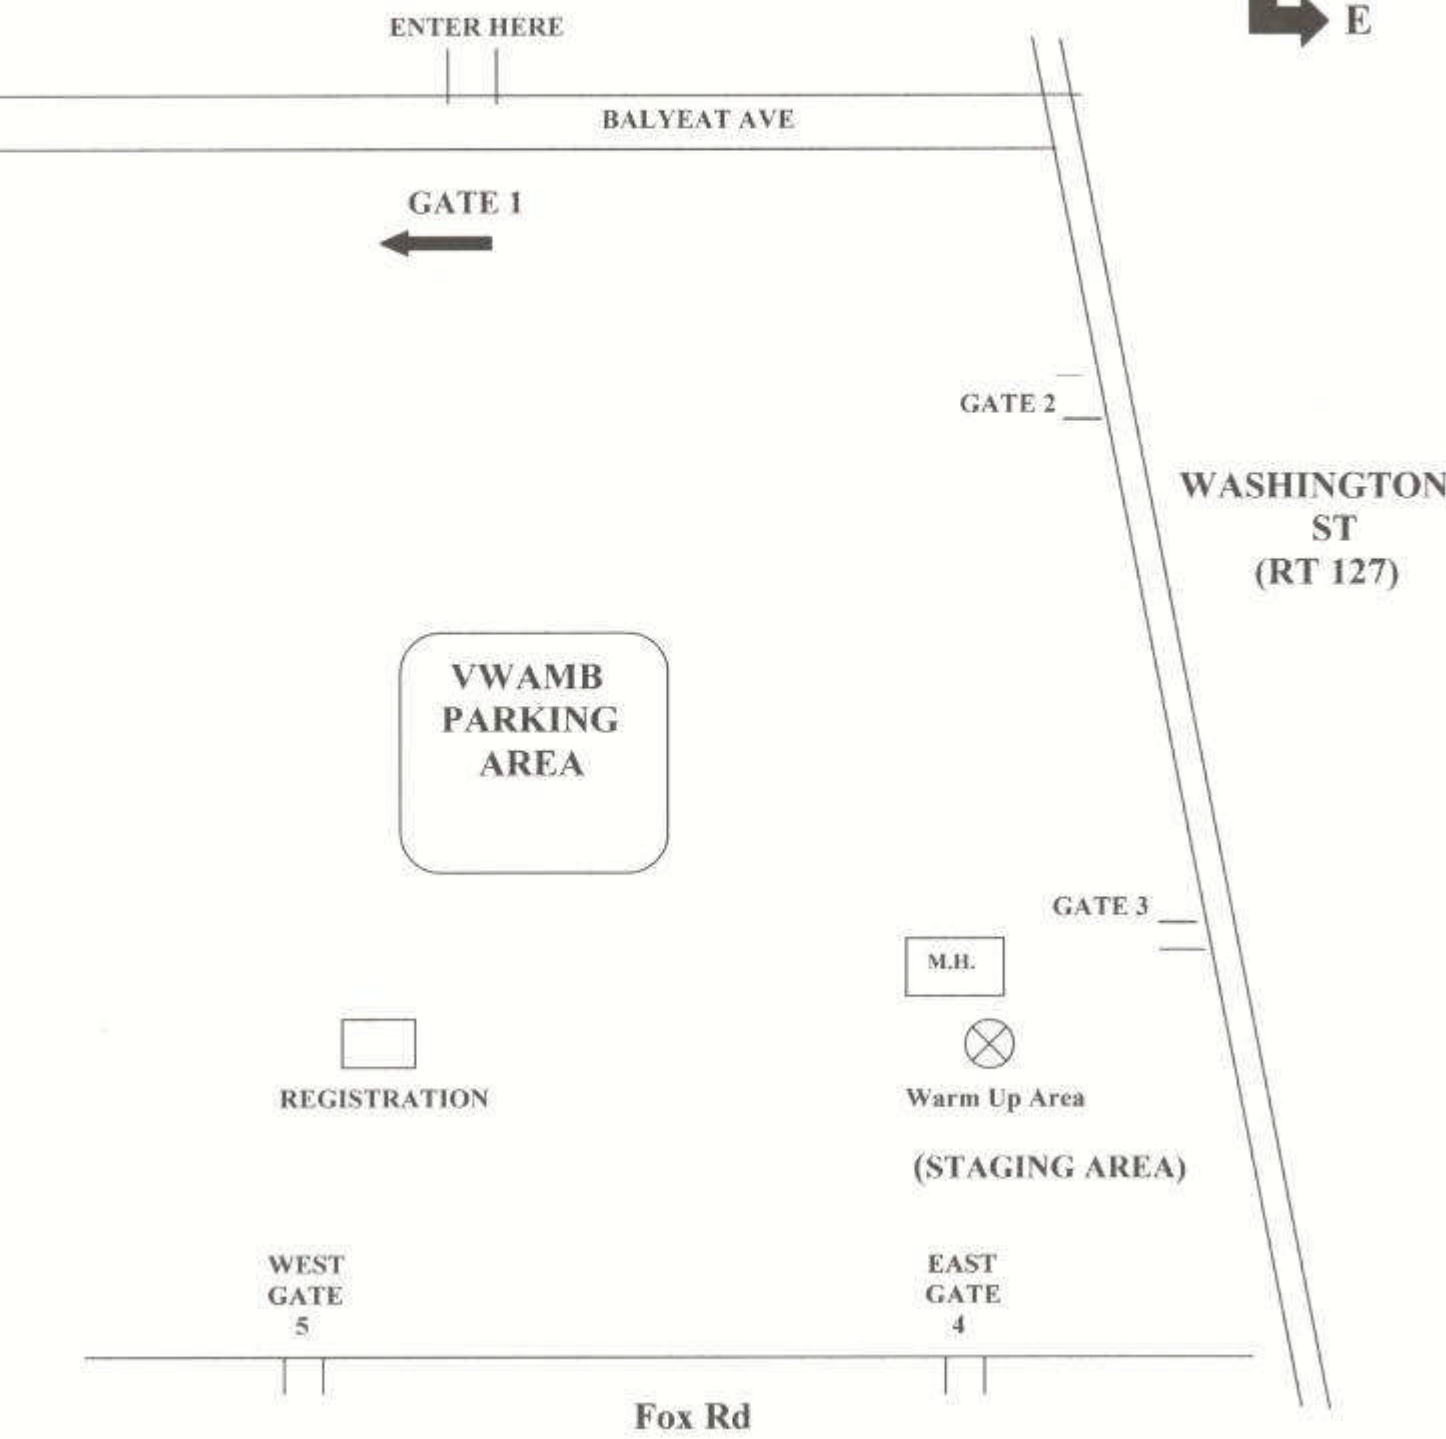

PEONY PARADE STAGING MAP

VAN WERT COUNTY FAIRGROUNDS

⊗ = VWAMB WARM UP AREA

M.H. = Milk House